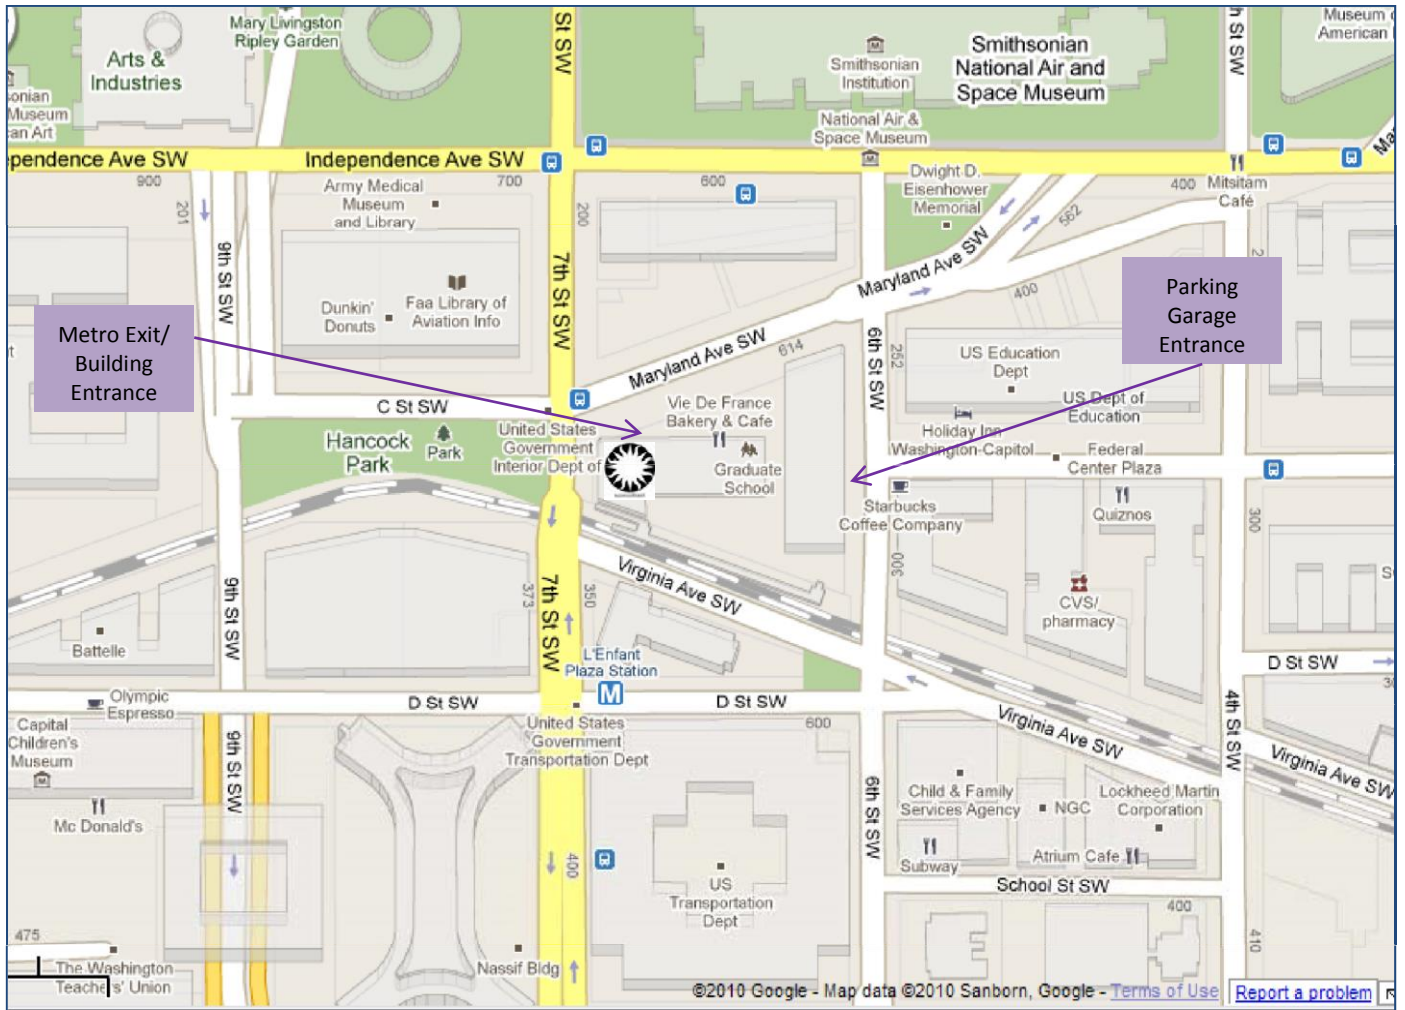

Smithsonian Institution
Office of Planning, Design and Construction

Capital Gallery Building
600 Maryland Avenue, SW, Suite 5001
Washington, DC 20024

Taking Metro <http://wmata.com/rail/maps/map.cfm>

Take metro to L'Enfant Plaza and exit via the "Maryland and 7th" Street Exit. Take the escalator to the street level and enter the first building entrance on the right, (do not cross the street). Enter the double doors on the right, and take the elevator to the 5th floor.

Driving: There is a parking garage under our building. Entrance is at C and 6th St SW. Take the elevator to the ground floor, then walk to the west end of the building. Walk past Starbucks, and make a left through the double doors on the left. Take the elevator to the 5th Floor.

Metro Exit/
Building
Entrance

Parking
Garage
Entrance